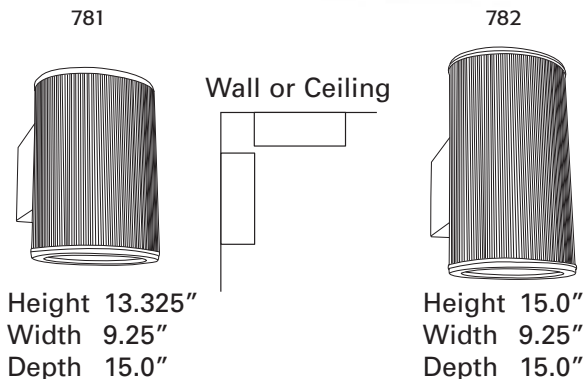

Meets All ADA Standards

Product Family	Lens Type	Finish	Wattage	Options
781 782	9 9 - Clear Prismatic Acrylic	1 1 - White 3B - Bronze	9 - (1) 9 Watt Twin Tube (i)↑ 13 - (1) 13 Watt Twin Tube (i)↑ 13QE - (1) 13 Watt Quad (ii)↑ 18 - (2) 9 Watt Twin Tube (ii)↑ 18QE - (1) 18 Watt Quad (ii)↑ 26 - (2) 13 Watt Twin Tube (i)↑ 26QE - (1) 26 Watt Quad (iii)↑ 36QE - (2) 18 Watt Quad (ii)↑ 32TT - (1) 32 Watt Triple (iii)↑ 42TT - (1) 42 Watt Triple (iii)↑ 50H - (1) 50 Watt HPS (MED) (iv)↑ 70H - (1) 70 Watt HPS (MED) (iv)↑ 100H - (1) 100 Watt HPS (MED) (iv)↑ 150H - (1) 150 Watt HPS (MED) (iv)↑ 50M - (1) 50 Watt MH (MED) (iv)↑ 70M - (1) 70 Watt MH (MED) (iv)↑ 100M - (1) 100 Watt MH (MED) (iv)↑ 150M - (1) 150 Watt MH (MED) (iv)↑ 175M - (1) 175 Watt MH (MED) (iv)↑	PE - Photocell (120V Only) PE2 - Photocell (208V-277V) EMB2 - Remote Emergency Ballast DIM - Dimming Ballast* 277 - 277 Volts*