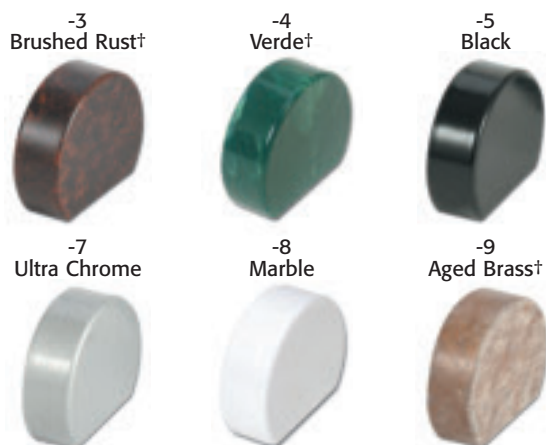

Available End Cap Finishes

Wattage 213QE, 36QE, 52QE	Wattage 34Z	Wattage 50Z	Wattage 64Z
Length 19.625"	Length 25.625"	Length 37.625"	Length 49.625"
Width 4.75"	Width 4.75"	Width 4.75"	Width 4.75"
⊕Depth 4.0"	⊕Depth 4.0"	⊕Depth 4.0"	⊕Depth 4.0"

Product Family	Lens Type	Finish	Wattage	Options*
598	1			
598	1 - Smooth White Acrylic	3 - Brushed Rust† 4 - Brushed Verdet† 5 - Black 7 - Ultra Chrome 8 - Marble 9 - Aged Brass†	18 - (2) 9 Watt Twin Tube (ii) 26 - (2) 13 Watt Twin Tube (i) 36QE - (2) 18 Watt Quad (ii) 52QE - (2) 26 Watt Quad (iii) 213QE - (2) 13 Watt Quad (ii) 34Z - (2) 17 Watt (T-8) Elec (ii) 50Z - (2) 25 Watt (T-8) Elec (ii) 64Z - (2) 32 Watt (T-8) Elec (ii)	Hb - High Power Factor ES - Energy Star (Indoor) EMB2 - Remote Emergency Ballast DIM - Dimming Ballast* 277 - 277 Volts*