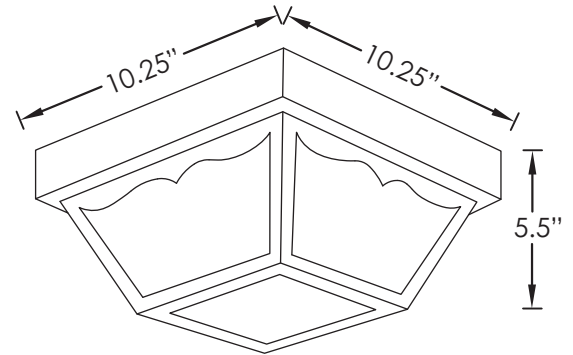

160 SERIES

16061 | WHITE

16065 | BLACK

**STANDARD SPECIFICATIONS**

<b>Base</b>	Galvanized Steel
<b>Frame</b>	Molded Durable UV Resistant Plastic
<b>Lens</b>	UV Stabilized Acrylic
<b>Ballast</b>	(i) 120V 60Hz Magnetic NPF (ii) 120V 60Hz Electronic NPF (d) Lamp Directly Wired To Fixture
<b>Lamp(s)</b>	Lamp(s) Included (CFL & LED Only)
<b>Certification</b>	Damp Location
<b>Mounting</b>	Ceiling Mountable