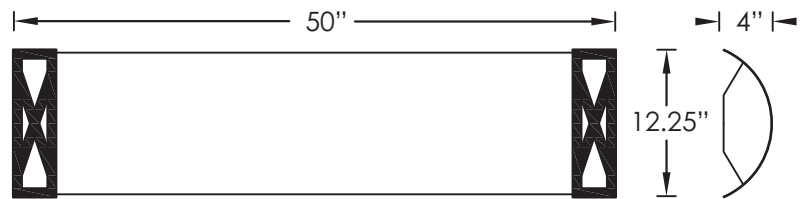

149 SERIES

14915 | BLACK

14917 | ULTRA CHROME †

14913 | BRUSHED RUST †

STANDARD SPECIFICATIONS

Housing	Heavy Gauge Steel
Trim	ABF Molded Trim (Specify Color)
Lens	White Translucent High Impact Acrylic
Ballast	(iii) 120/277V 50/60Hz Electronic HPF
Lamp(s)	Lamp(s) Sold Separately
Certificatio	Damp Location
Mounting	Ceiling Mount Only
Match	See Matching Wall Fixture on Page 97

REPLACEMENT PARTS

CAN NOT BE SHIPPED VIA SMALL PACKAGE CARRIER (UPS, FEDEX, ETC.)

LENS-1491 | White Translucent Lens

PRODUCT FAMILY
149

LENS TYPE
1

FINISH

WATTAGE

OPTIONS*