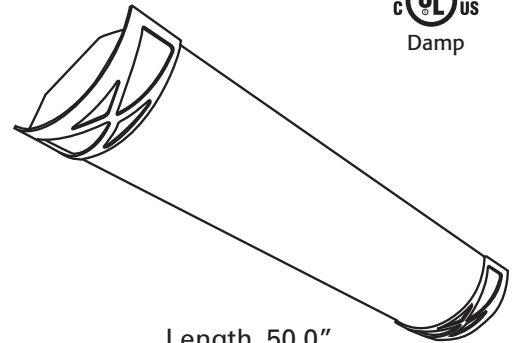

149 Series

New!

Custom Option Specifications

Cx	Custom Wattage (Call Factory)
ES	Energy Star
EMB2	Remote Emergency Ballast

Replacement Parts

LENS-149 | Replacement 149 Series Lens (Specify Color)

Length 50.0"
Width 12.25"
Depth 4.0"