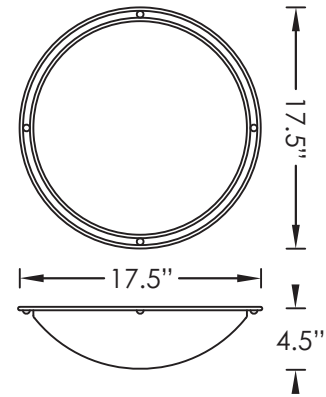

146 SERIES

14613 | BRUSHED RUST †

14615 | BLACK

14617 | ULTRA CHROME †

**STANDARD SPECIFICATIONS**

<b>Housing</b>	White Enamel Steel Pan
<b>Trim</b>	Acrylonitrile Butadiene Styrene (ABS)
<b>Lens</b>	White Translucentrylic
<b>Ballast</b>	(i) 120V 60Hz Magnetic NPF (ii) 120V 60Hz Electronic NPF (iii) 120/277V 50/60Hz Electronic HPF <b>Fluorescent Cold Weather Start (-30°C)</b>
<b>Lamp(s)</b>	Lamp(s) Included
<b>Certificatio</b>	Damp Location
<b>Mounting</b>	Ceiling Mount Only
<b>Match</b>	See Matching <b>Wall Fixture</b> on Page 43