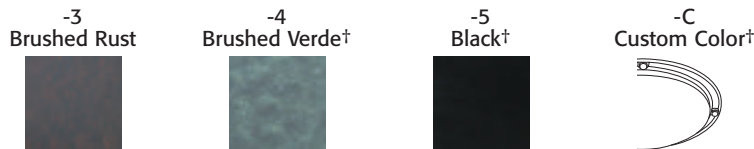

Standard Specifications

Housing	White Enamel Steel Pan
Trim	ABF Molded Trim (Specify Finish)
Lens	White Translucent Acrylic Halo Effect (Spilled Light Effect)
Ballast	<i>i</i> 120 Volt/60Hz Magnetic NPF <i>ii</i> 120 Volt/60Hz Electronic NPF <i>iii</i> 120/277 Volt-50/60Hz Electronic HPF Fluorescent Cold Weather Start (-30°C)
Lamp(s)	Lamp(s) Included
UL Label	Damp Location Listed

146

Diameter 17.5"

Depth 3.5"

Replacement Parts

LENS-1461	Replacement White Acrylic Lens (Specify Trim Color)
------------------	--

Available Finishes

Ceiling

Product Family	Lens Type	Finish	Wattage	Options*
146	1			
146	1 - White Translucent Acrylic	3 - Brushed Rust 4 - Brushed Verdet 5 - Black C - Custom Finish†	13 - (1) 13 Watt Twin Tube (i) 13QE - (1) 13 Watt Quad (ii) 18 - (2) 9 Watt Twin Tube (ii) 18QE - (1) 18 Watt Quad (ii) 213QE - (2) 13 Watt Quad (ii) 26 - (2) 13 Watt Twin Tube (i) 26QE - (1) 26 Watt Quad (iii) 36QE - (2) 18 Watt Quad (ii)	Hb - High Power Factor* FF - Flicker Free Lamps* ES - Energy Star* (Indoor Only) EMB2 - Remote Emergency Ballast FN - Matching Finial (Adds .75" to Depth) DIM - Dimming Ballast* 277 - 277 Volts*