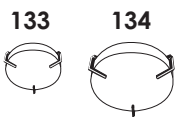

1 - White
9 - Clear Prismatic