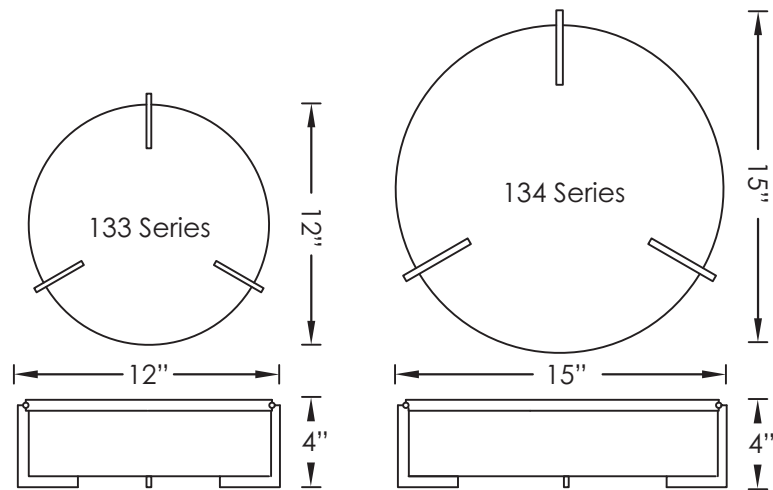

PRODUCT FAMILY	LENS TYPE	FINISH	WATTAGE	OPTIONS*

1 - White
9 - Clear Prismatic